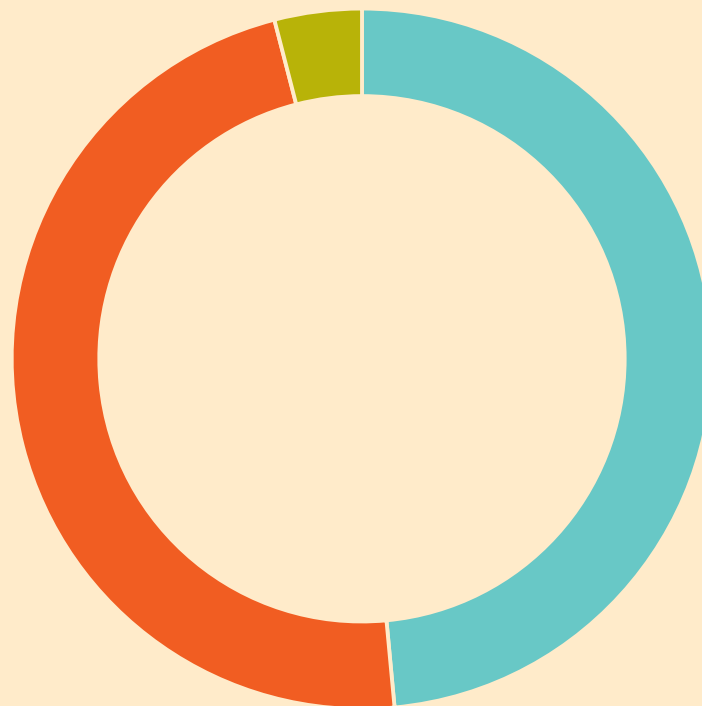

■ Winnipeg Capital Region ■ Norman ■ Westman ■ Eastman ■ Central Plains ■ Interlake ■ Parkland ■ Other (please specify)

RESPONDENT DETAILS

What is your **age**?

■ Under 25 years ■ 25 to 34 years ■ 35 to 44 years ■ 45 to 54 years ■ 55 to 64 years ■ 65 to 74 years ■ 75 years or older

RESPONDENT DETAILS

Do you **identify** as any of the following? * Please select all that apply.

*Answers represent 55% of all respondents

NEW PROGRAM STRUCTURE

Are you aware of the Manitoba Arts Council's **new program structure**?