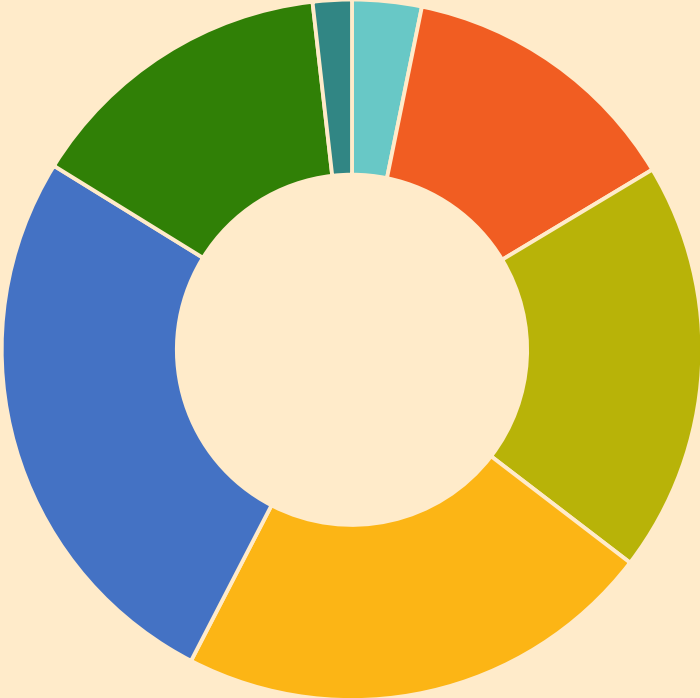

TOTAL RESPONSES: 510

■ English responses (94%) ■ French responses (6%)

RESPONDENT DETAILS

Which of the following best **describe** you? Please select all that apply.

RESPONDENT DETAILS

Where do you **live**?

■ Winnipeg Capital Region ■ Norman ■ Westman ■ Eastman ■ Central Plains ■ Interlake ■ Parkland ■ Other (please specify)

RESPONDENT DETAILS

What is your **age**?

■ Under 25 years ■ 25 to 34 years ■ 35 to 44 years ■ 45 to 54 years ■ 55 to 64 years ■ 65 to 74 years ■ 75 years or older