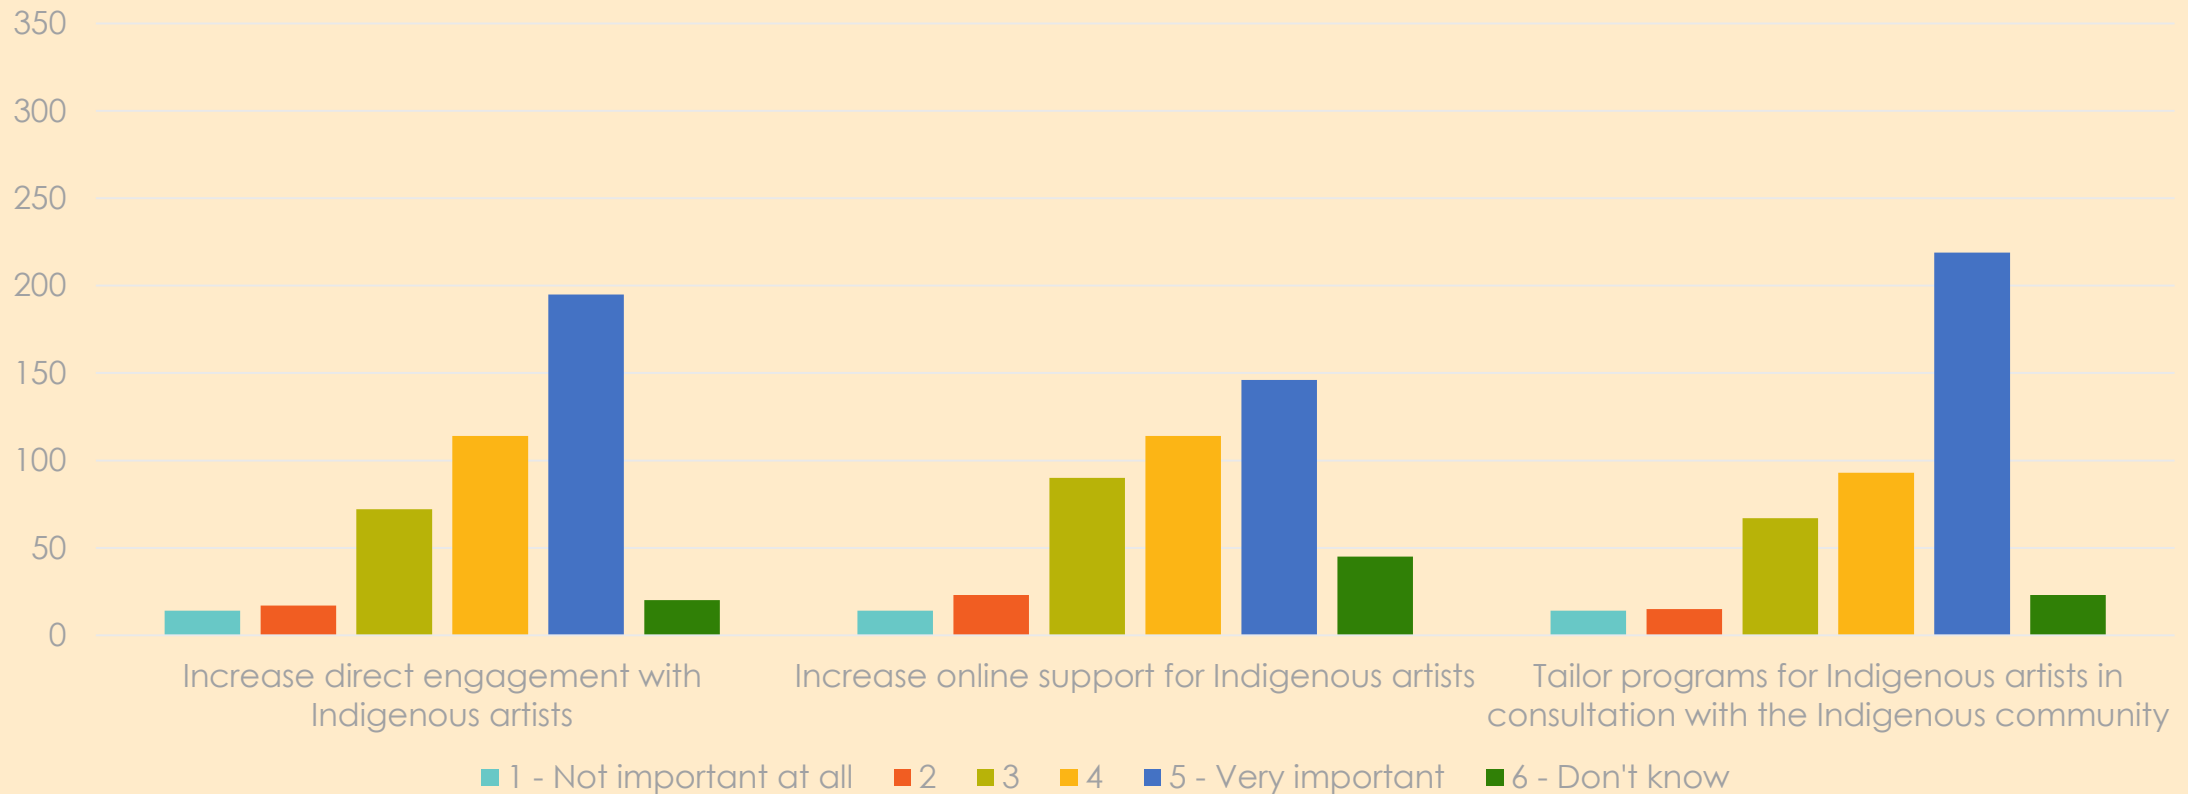

RESPECT AND VALUE INDIGENOUS PEOPLE AND CULTURE

In your opinion, how important are each of the following areas?