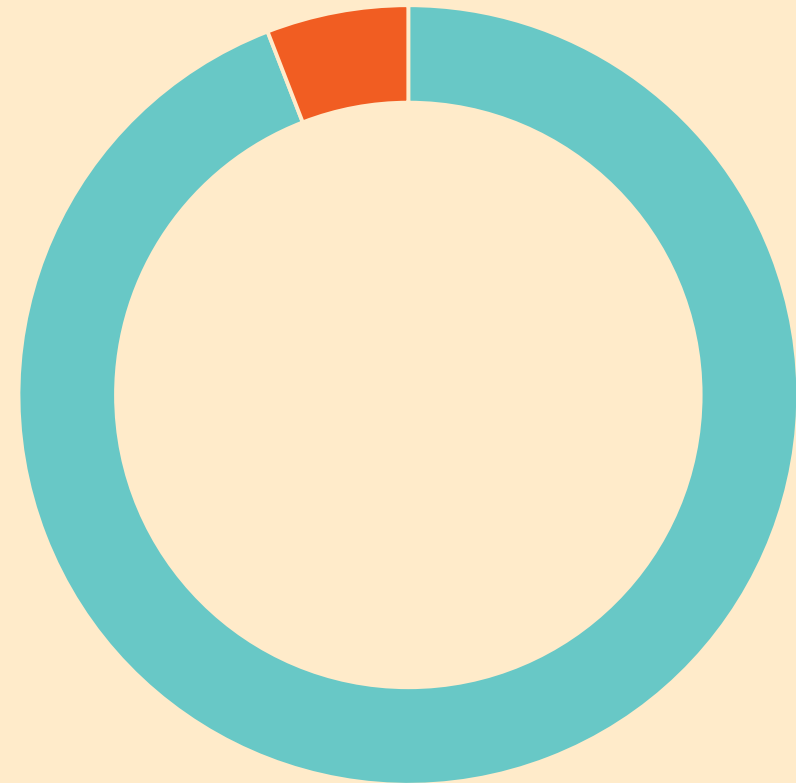

MANITOBA ARTS COUNCIL'S
DESIGNED TO THRIVE
STRATEGIC PLAN SURVEY RESULTS

Launch Date: **January 16, 2017**

End Date: **February 28, 2017**

TOTAL RESPONSES: 510

■ English responses (94%)   ■ French responses (6%)