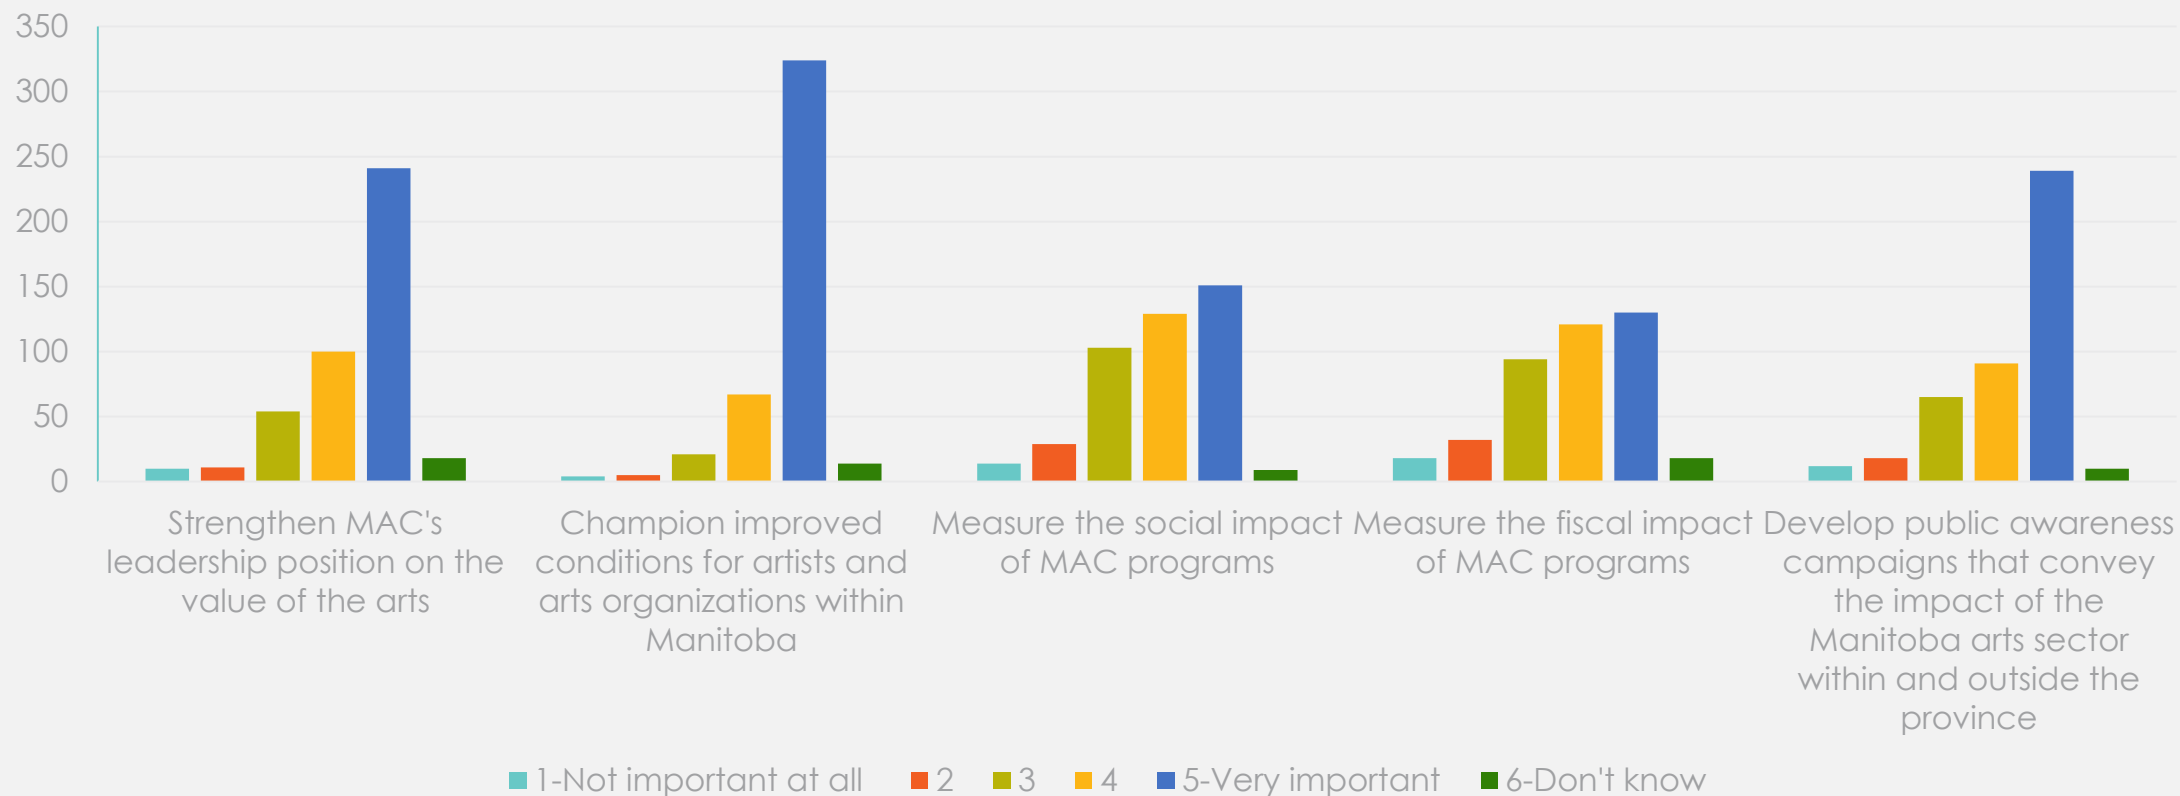

CHAMPION THE VALUE OF THE ARTS

In your opinion, how important are each of the following areas?