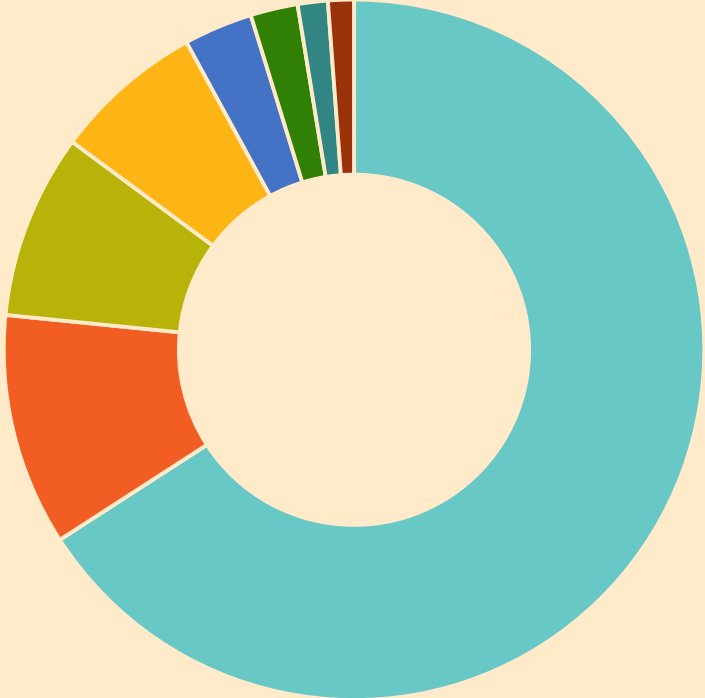

TOTAL RESPONSES: 510

■ English responses (94%) ■ French responses (6%)

RESPONDENT DETAILS

Which of the following best **describe** you? Please select all that apply.

RESPONDENT DETAILS

Where do you **live**?

■ Winnipeg Capital Region ■ Norman ■ Westman ■ Eastman ■ Central Plains ■ Interlake ■ Parkland ■ Other (please specify)

RESPONDENT DETAILS

What is your **age**?

■ Under 25 years ■ 25 to 34 years ■ 35 to 44 years ■ 45 to 54 years ■ 55 to 64 years ■ 65 to 74 years ■ 75 years or older